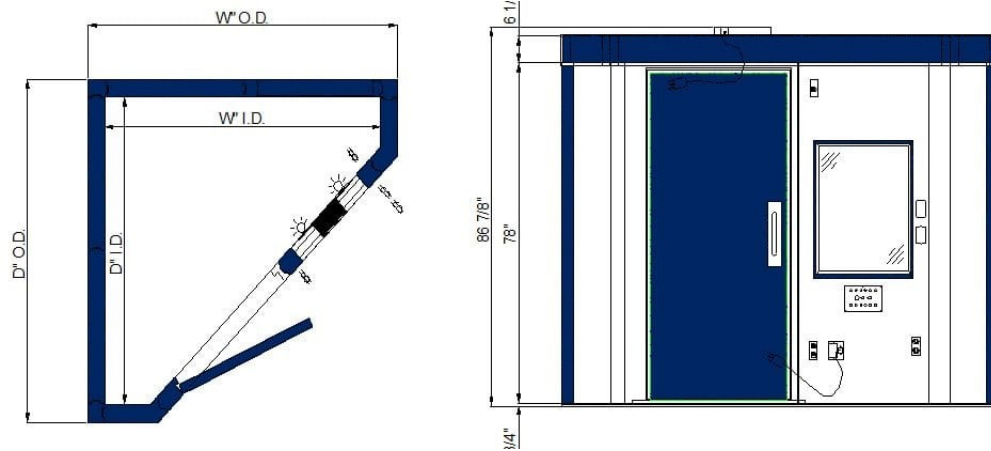

## CL/HL 66-88 LP Single Wall Spec Sheet

MODEL	OUTSIDE DIMENSIONS	INSIDE DIMENSIONS	FLOOR	WEIGHT
CL/HL-66	6'6" x 6'6" x 7'9" 1981mm x 1981mm x 2362mm	5'10" x 5'10" x 6'6" 1778mm x 1778mm x 1981mm	29.75 sq ft 2.76 sq m	2045 lb 928 kg
CL/HL-88	8'0" x 8'0" x 7'9" 2438mm x 2438mm x 2362mm	7'4" x 7'4" x 6'6" 2235mm x 2235mm x 1981mm	45.60 sq ft 4.24 sq m	2757 lb 1250 kg

Eckel's CL/HL-Series LP Single-Wall Camlock Lite (CL) or H-Batten (H) Audiometric Rooms feature a low profile rubber floor with a 1 9/16" (39mm) rise. They are ideal for medium noise, low traffic areas. CL/HL-Series LP comes standard with:

- 32" W x 73 3/4" H (813mm x 1873mm) Clear Opening Door
- 24" W x 30" H (610mm x 762mm) Window
- Plug and Play Electrical
- LED Lighting
- Jack Panel complete with 12 1/4" Phone Jacks, 2 USB, and a 1" (25mm) pass-through

### Optional Features

- 20" X 60" (508mm X 1524mm) Window In Door
- 1 Set of HVAC Collars Single Wall Rooms (Includes Internal Utility Box For Thermostat By Others)
- Sprinkler Access Hole
- Upgrade To 36" Clear Opening Door
- Extra Duplex Outlets